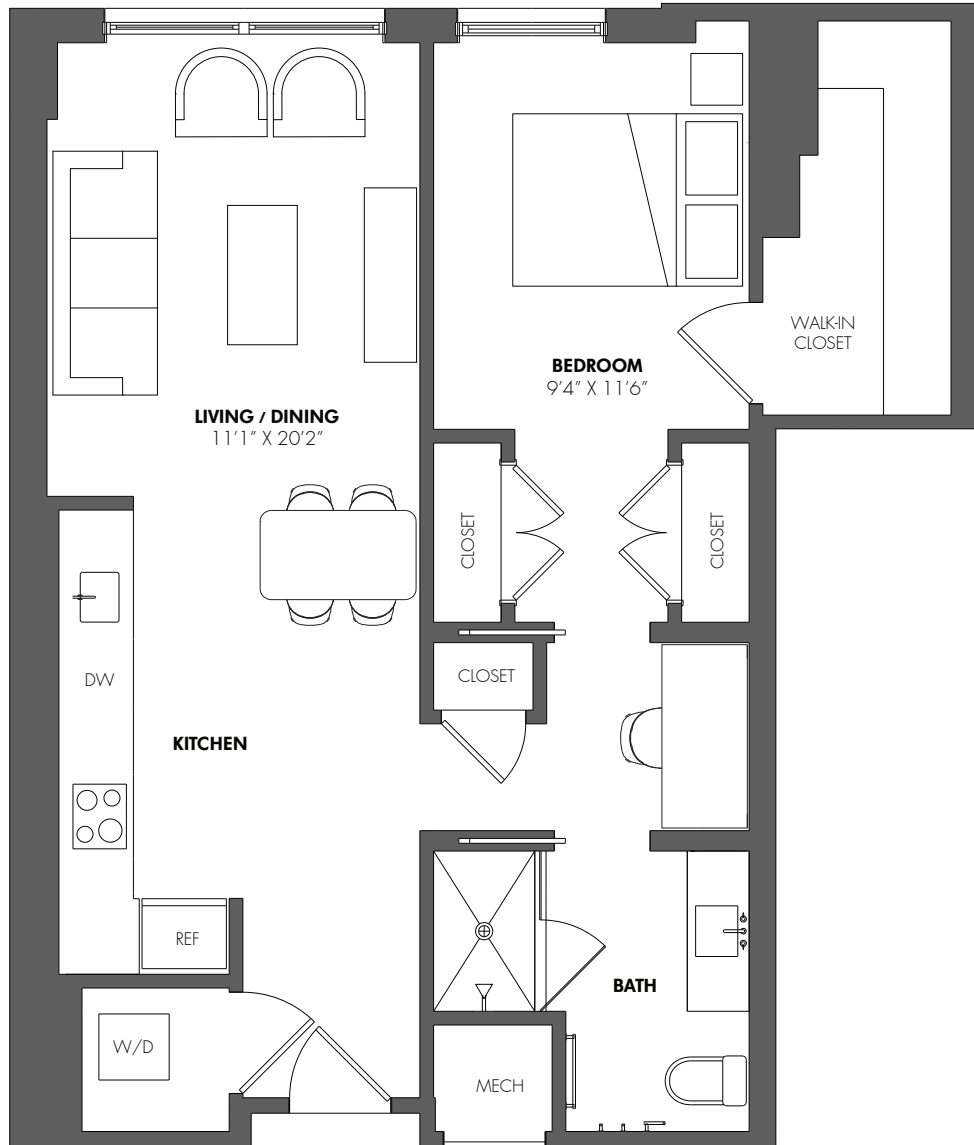

THE SILVA

903

1 Bed | 1 Bath | 756 sqft

RESIDENCE

RENT

AVAILABILITY