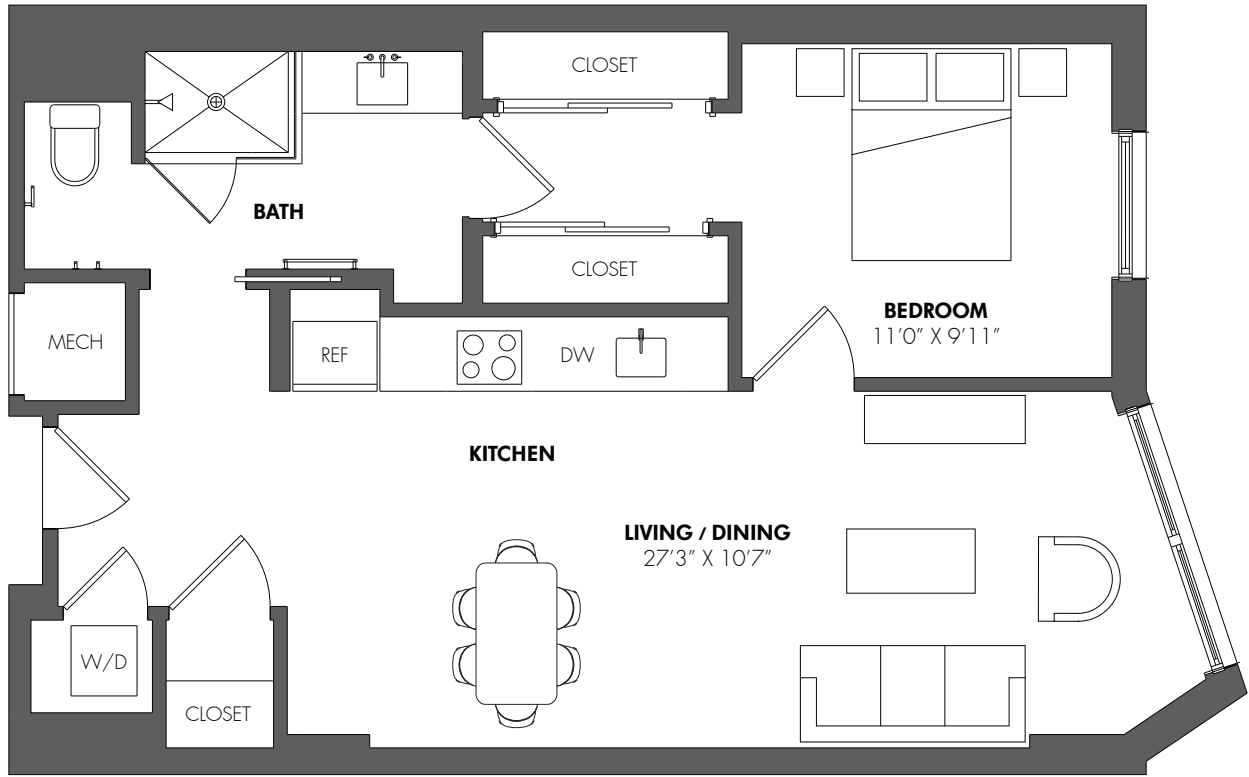

THE SILVA

302

1 Bed | 1 Bath | 752 sqft

RESIDENCE

RENT

AVAILABILITY